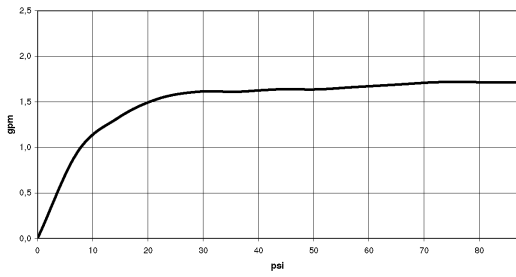

polished chrome

Accessory is required for this item.

Dimensional drawing

All dimensions in mm / inch = mm x 0,0394

Shower - CL.1
Rain shower wall-mounted - polished chrome
Article number: 28 765 980-00 0010

Flow rate chart

Shower - CL.1

Rain shower wall-mounted - polished chrome

Article number: 28 765 980-00 0010

Other surface finishes

platinum matte

28 765 980-06 0010

platinum