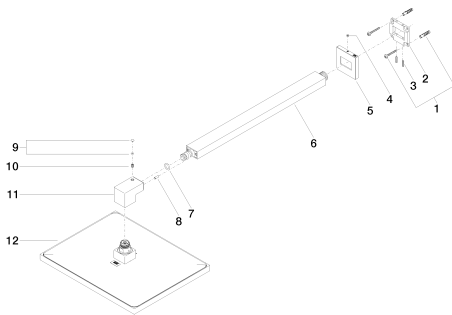

Required article

35 085 970-90 0010

Concealed wall elbow -

Shower - CL.1
Rain shower wall-mounted - polished chrome
Article number: 28 765 980-00 0010

Spare parts list

Number	Item Number	Designation	Number of units
<hr/>			