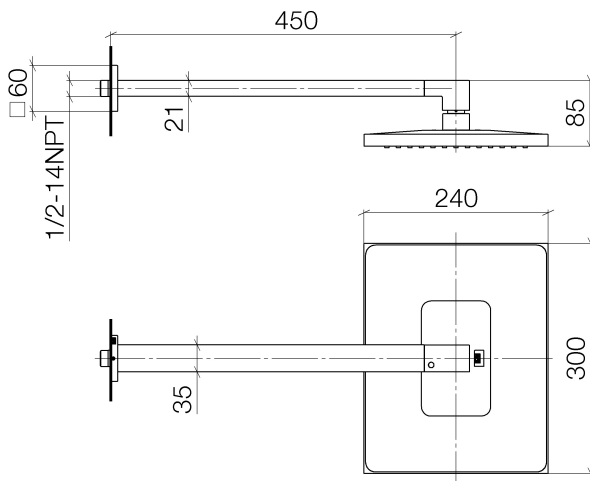

Shower - CL.1

Rain shower wall-mounted - polished chrome

Article number: 28 765 980-00 0010

- 17-3/4" Projection
- Stream: Rain
- Descaling system
- 11-3/4" x 9-1/2" Rain showerhead
- Flange 2-3/8" x 2-3/8"
- 1/2" connection
- Water flow rate limited to max. 1.8 gpm

polished chrome

Accessory is required for this item.

Dimensional drawing

All dimensions in mm / inch = mm x 0,0394

Shower - CL.1
Rain shower wall-mounted - polished chrome
Article number: 28 765 980-00 0010

Flow rate chart

Shower - CL.1

Rain shower wall-mounted - polished chrome

Article number: 28 765 980-00 0010

Other surface finishes

platinum matte

28 765 980-06 0010

platinum

Required article

35 085 970-90 0010

Concealed wall elbow -

Shower - CL.1
Rain shower wall-mounted - polished chrome
Article number: 28 765 980-00 0010

Spare parts list

Number	Item Number	Designation	Number of units
<hr/>			